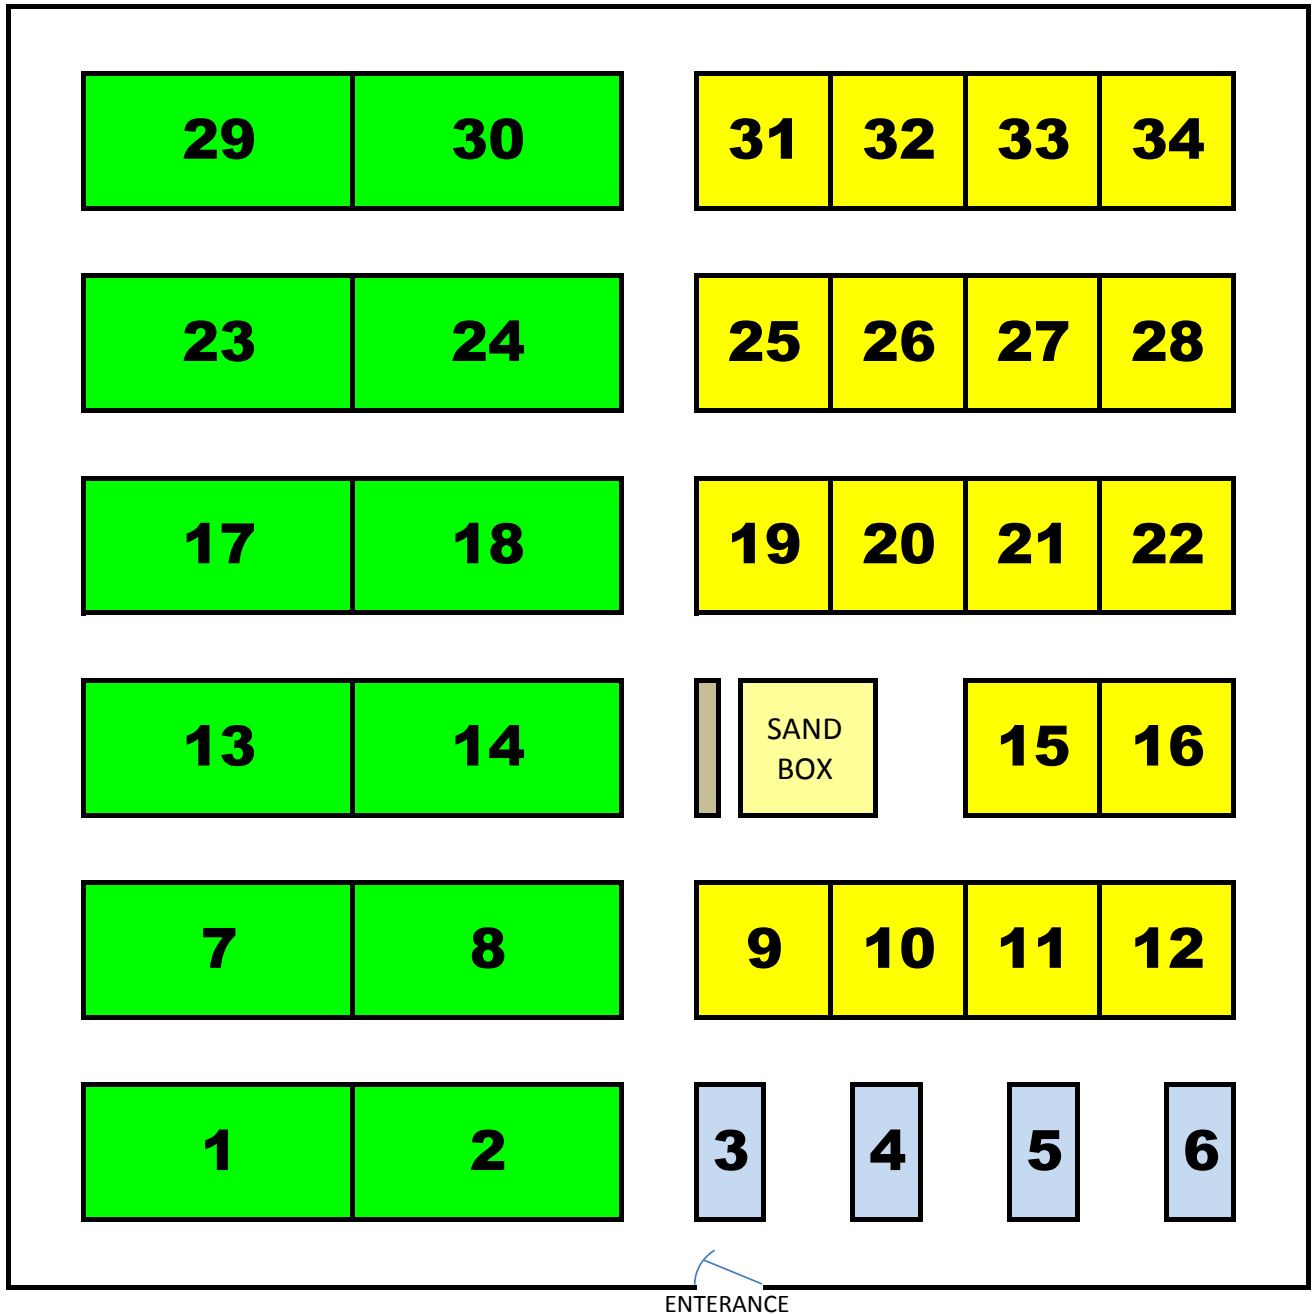

# Firestone Community Garden Map

-  **LIMITED MOBILITY GARDEN BEDS**
-  **MEDIUM GARDEN BEDS**
-  **LARGE GARDEN BEDS**